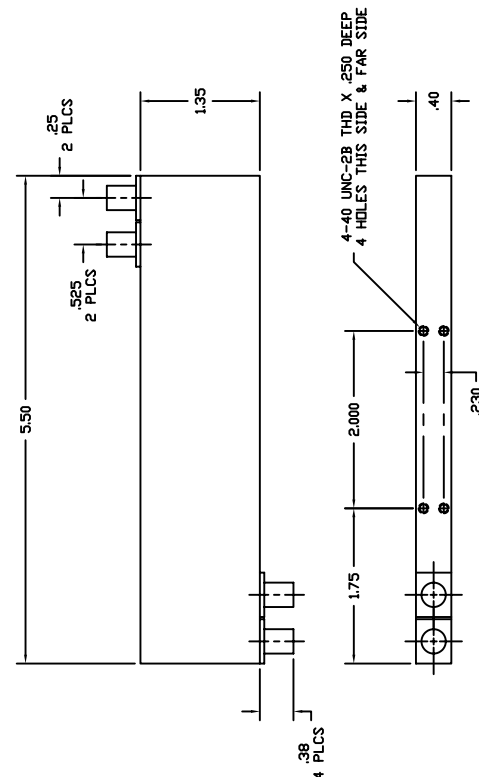

**MODEL 4010180
DOUBLE ARROW**

1-18 GHz 180° HYBRID COUPLER

SPECIFICATIONS

FREQUENCY RANGE	1-18 GHz
COUPLING	3 dB
AMPLITUDE IMBALANCE	± 0.6 dB
PHASE IMBALANCE *	± 12 Degrees
ISOLATION	> 15 dB
MAXIMUM VSWR	1.7
INSERTION LOSS	< 2.9 dB
POWER RATING	
Average	20 W
Peak	3 KW
STANDARD CONNECTORS	SMA Female
WEIGHT (ounces)	4.9
OPERATING TEMPERATURE	-54° to +85° C

* Units with a tighter phase imbalance specification can be supplied.

DIMENSIONS

1288 Anvilwood Ave. • Sunnyvale, CA 94089 • (408) 734-5999 • FAX: (408) 734-3017
Toll Free 1 (877) 734-5999 • www.krytar.com