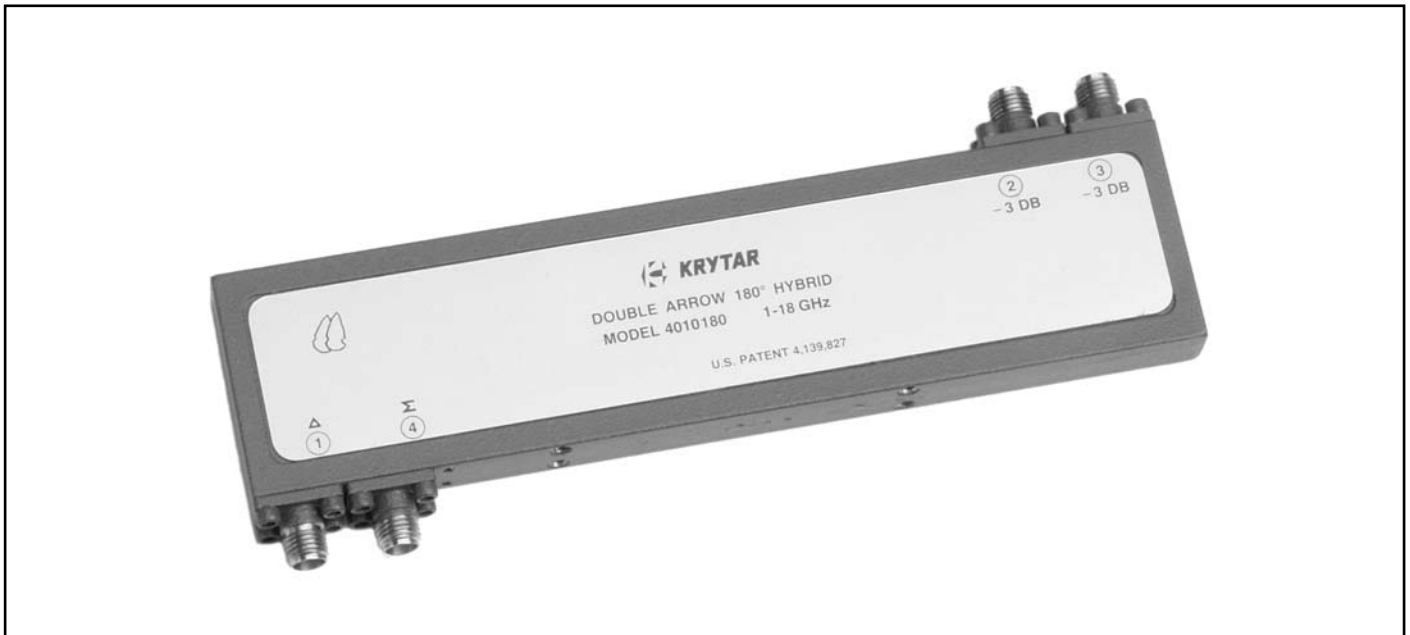

**MODEL 4010180
DOUBLE ARROW**

1-18 GHz 180° HYBRID COUPLER

SPECIFICATIONS

FREQUENCY RANGE	1-18 GHz
COUPLING	3 dB
AMPLITUDE IMBALANCE	± 0.6 dB
PHASE IMBALANCE *	± 12 Degrees
ISOLATION	> 15 dB
MAXIMUM VSWR	1.7
INSERTION LOSS	< 2.9 dB
POWER RATING	
Average	20 W
Peak	3 KW
STANDARD CONNECTORS	SMA Female
WEIGHT (ounces)	4.9
OPERATING TEMPERATURE	-54° to +85° C